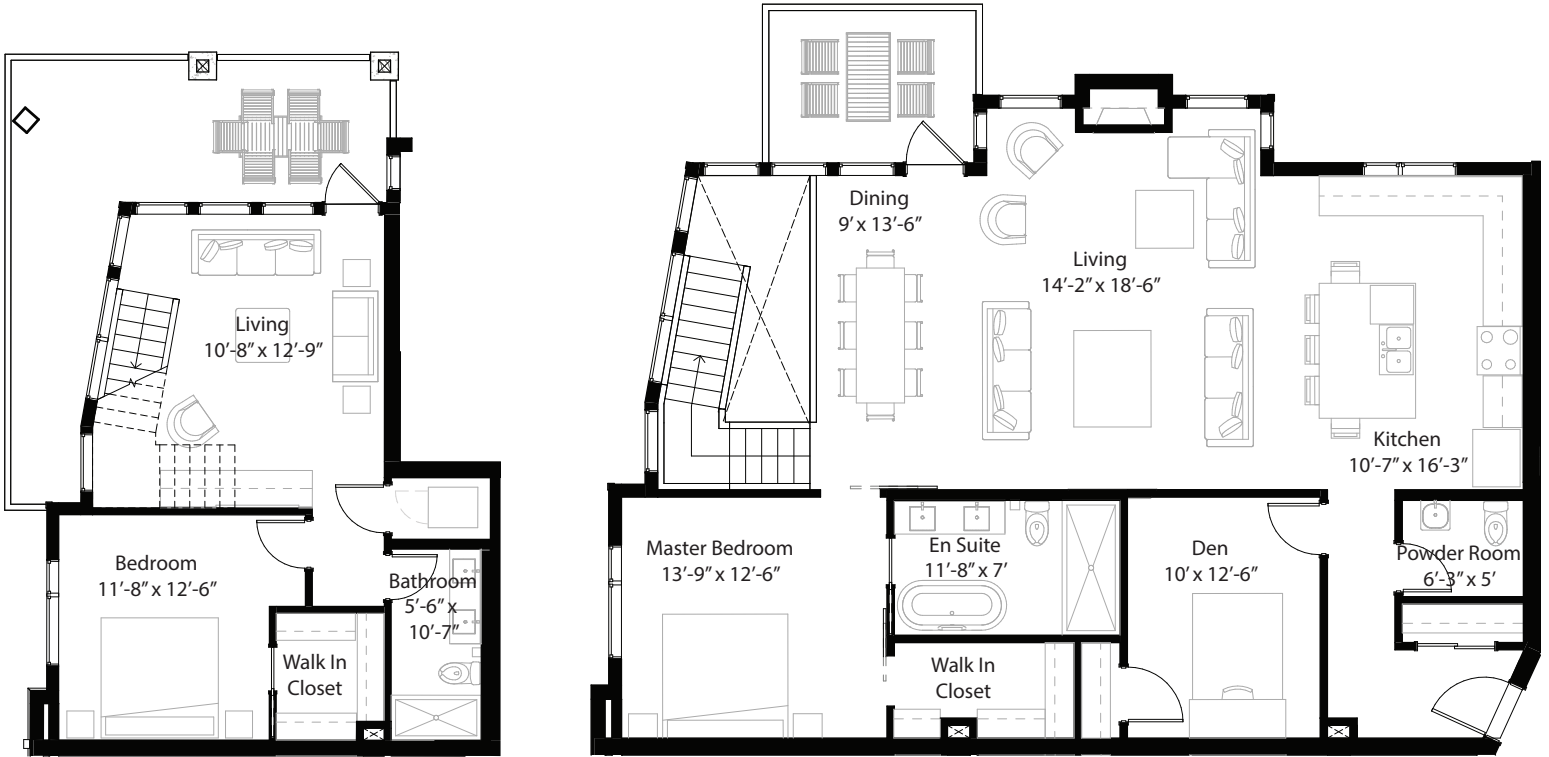

• RIDGE •

LOWER LEVEL

UPPER LEVEL

TYPE B - 3 BDRM

1980 SF, *1978 SF, **1989 SF

Units 215, *216, **308

**DISTINCTIVE
HOMES**

Environmentally Master Crafted